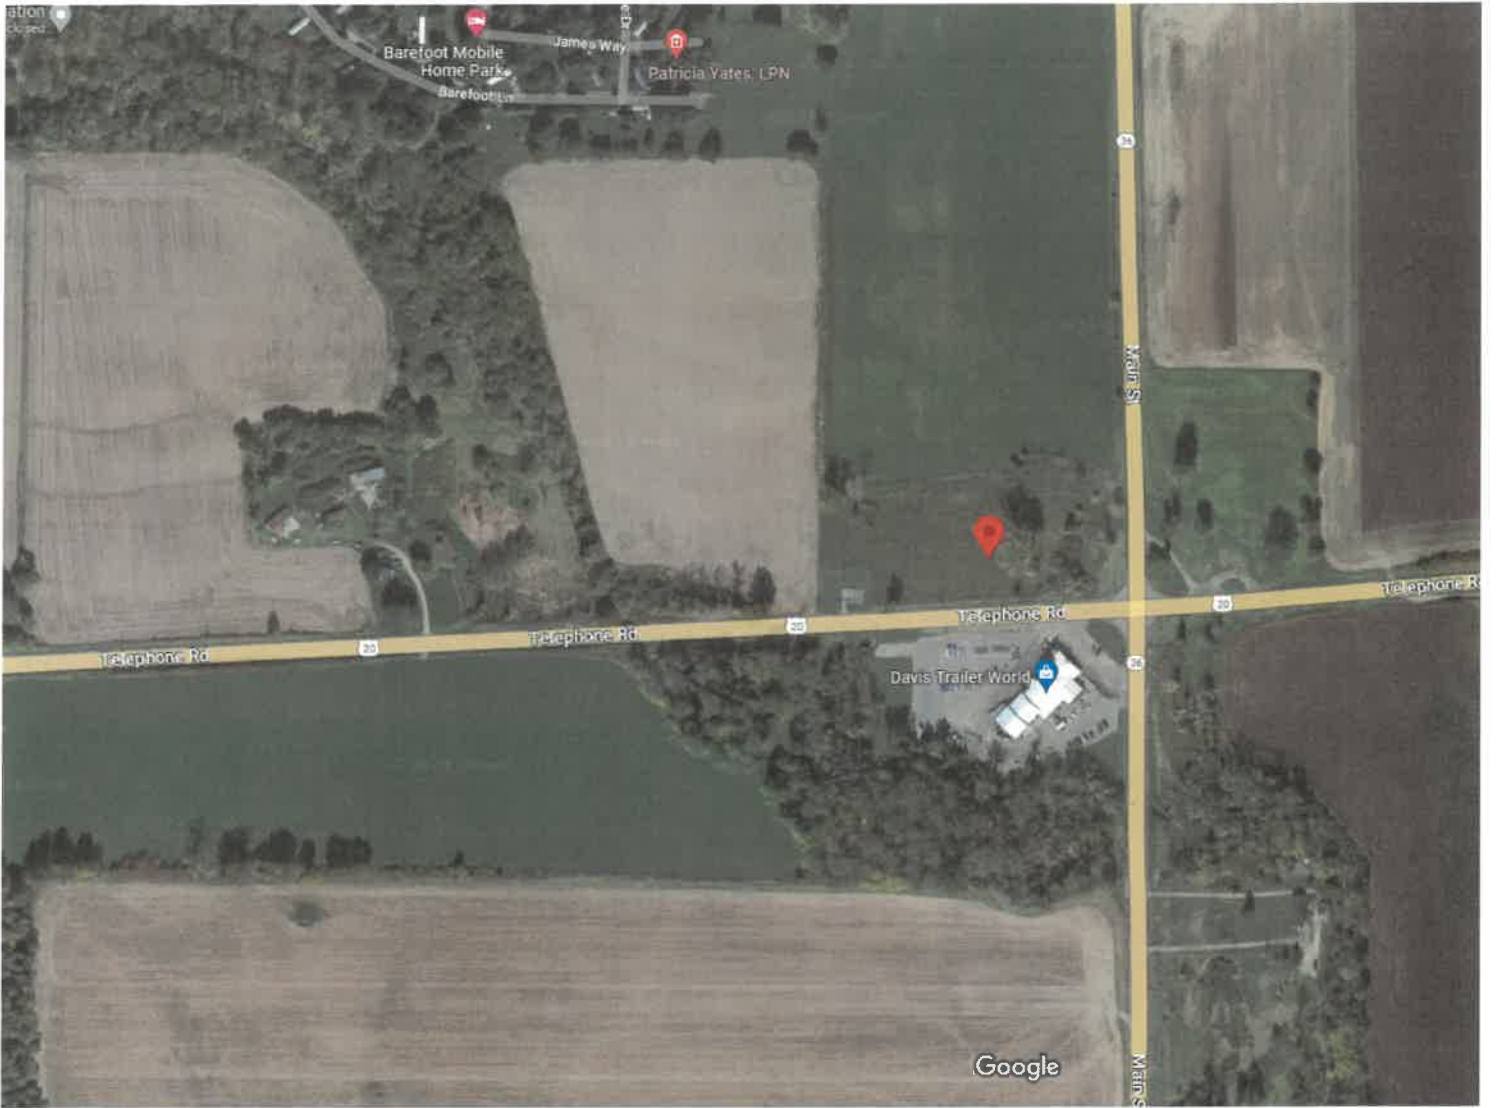

42°54'51.3"N 77°52'55.9"W

Imagery ©2023 Maxar Technologies, USDA/FPAC/GEO, Map data ©2023 200 ft

42°54'51.3"N 77°52'55.9"W

42.914245, -77.882183

- Directions
- Save
- Nearby
- Send to phone
- Share

2473 Telephone Rd, York, NY 14423

W479+M4W York, New York

Criteria **Spatial** Results

1. Navigate to your area of interest

Option A: Zoom to a County or Municipality
Select County... Select Municipality...

Option B: Find an Address Location
2743 Telephone Road, York 14592

2. Define or refine the location/area for your search

Click a button below to activate the draw tool and draw the shape on the map

3. Generate a search radius around your graphic (Optional)

Generate a Foot buffer